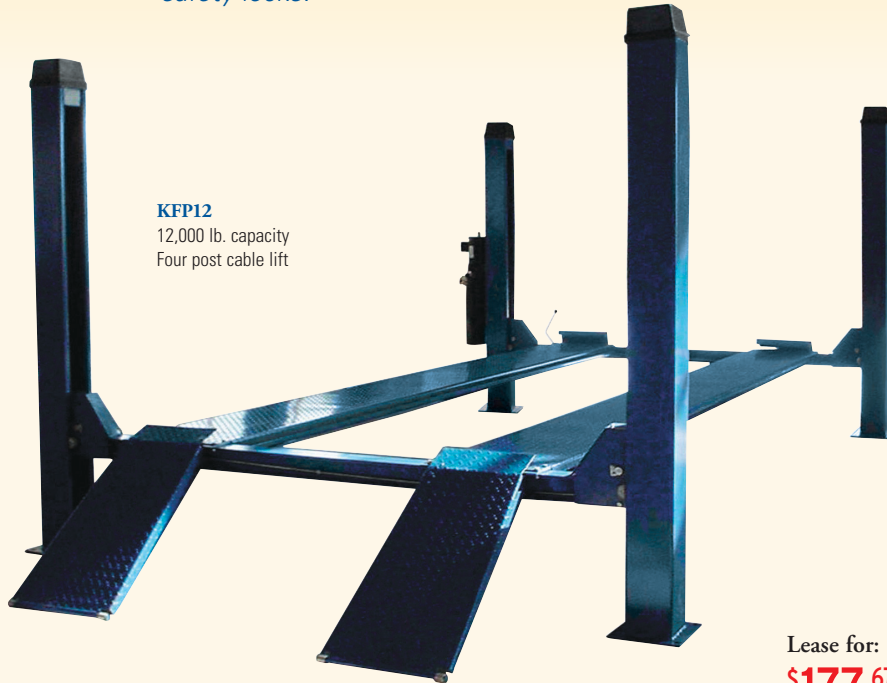

**12,000 LB.
FOUR POST
CABLE LIFT**

Cable driven four post lift provides 12,000 lb. lifting capacity. No power beam; Cylinder stowed under single piece diamond plate track. Simple, lever release system and redundant safety locks.

KFP12
12,000 lb. capacity
Four post cable lift

Lease for:

\$177.67 /per month

Sale price: ~~\$2,599.00~~

SPECIFICATIONS:

KFP12

Lifting capacity	12,000 lbs.
Total width (to outside base plates)	123"
Width between posts	105"
Width between tracks	36 1/2"
Ramp length	36"
Track length (without ramp)	191"
Track outside width	78"
Track width	21"
Base plate dimensions	11" x 11"
Overall length (to outside base plates)	196"
Lifting height to top of track	67 1/2"
Maximum clearance under track	63 1/4"
Overall height	89"
Length between posts	177"

Features:

- ◆ 12,000 lb. lifting capacity
- ◆ Cable driven
- ◆ 21" runways
- ◆ Powder coated paint finish
- ◆ Non-skid diamond plate runways

KLASSIC LIFTS

& Equipment, Inc.

(715) 453.9263