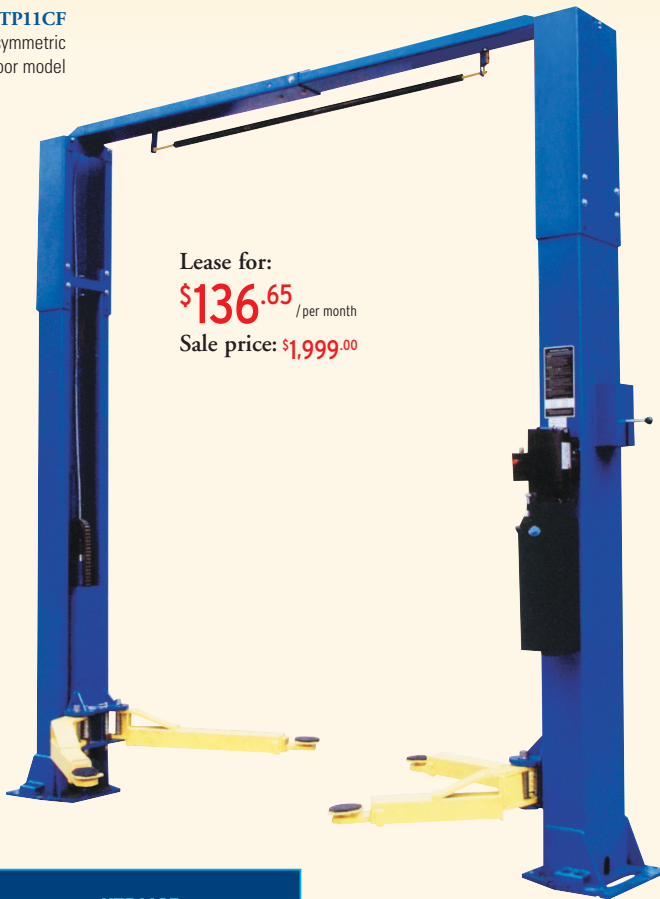

# 11,000 LB. Two Post ASYMMETRIC LIFT

*A 11,000 lb. capacity two post asymmetric clear floor style lift featuring adjustable overall height to fit in more service bays and a single point safety release for easy lowering.*

**KTP11CF**  
Asymmetric  
Clear floor model

Lease for:  
**\$136.65** /per month  
Sale price: **\$1,999.00**

### Features:

- ◆ Dual cylinders with low friction chain rollers
- ◆ Automatic arm restraints
- ◆ Electric override automatic safety shut-off
- ◆ Single point safety release
- ◆ Powder coated paint finish

### KTP11CF

Capacity	11,000 lbs.
Lifting speed	50 sec.
Motor rating	2hp 220 vac
Amperage	20 amps.
Lifting height	70 ¼"
Lifting height with adapters	76"
Low pad height	4 ½"
Width overall	137"
Height overall	141" - 145 ½"
Shipping weight	1950 lbs.